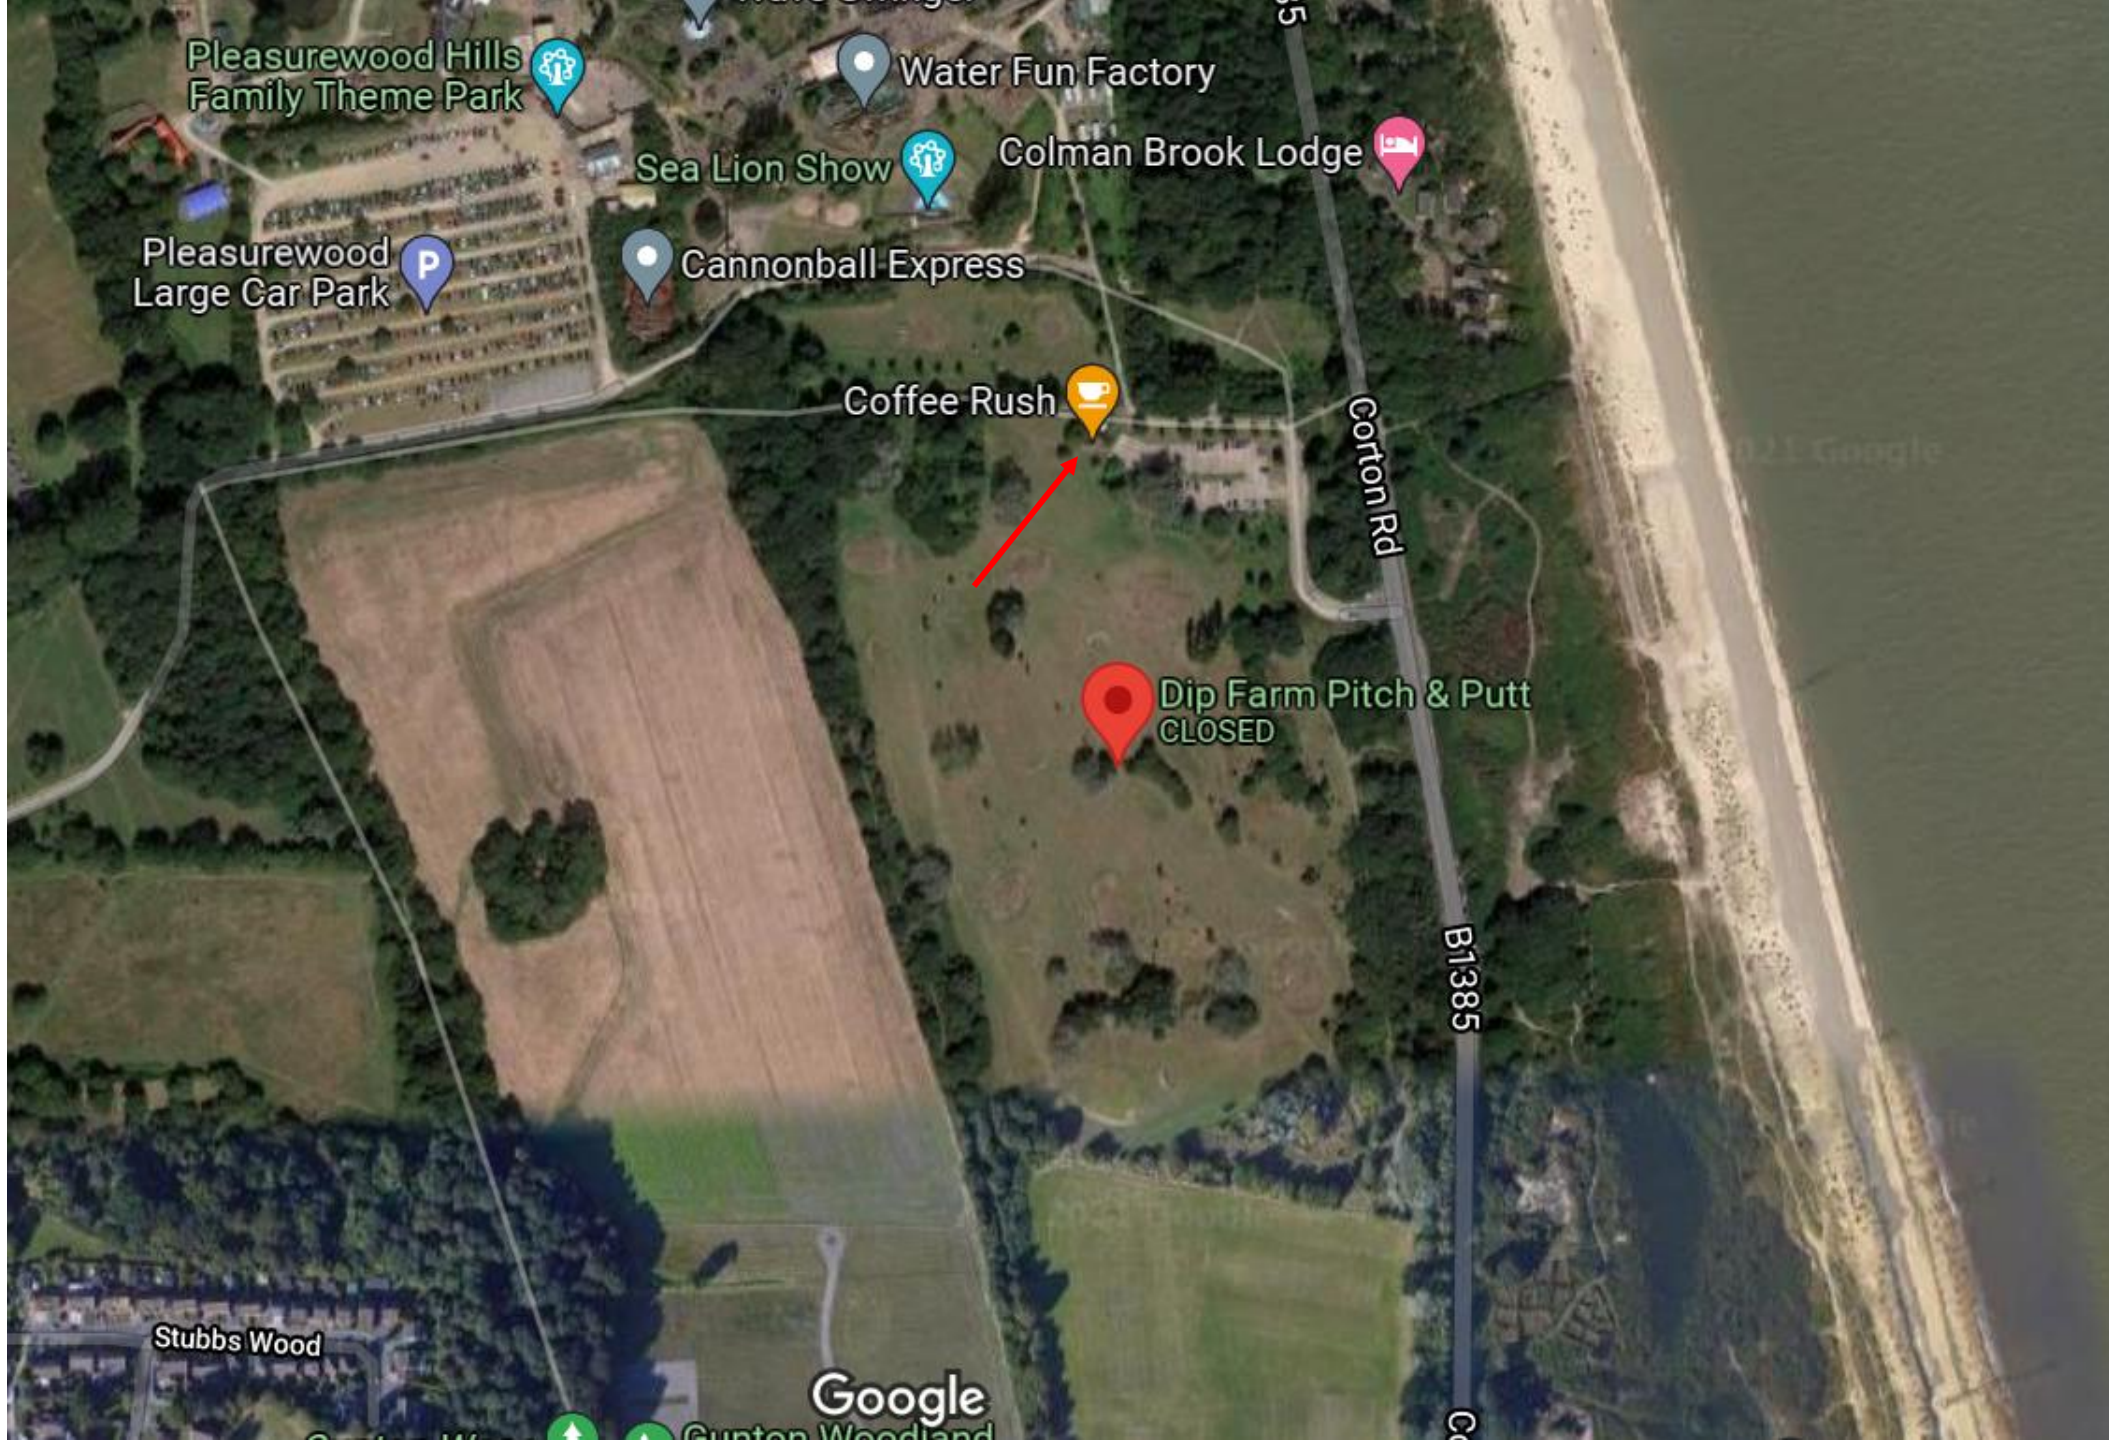

Item 11:

DC/21/3608/FUL

Change of use from kiosk for miniature golf to takeaway site for drinks /snacks. Installation of coffee machine, fridges, freezer, griddle, new windows and extractor fan.

Miniature Golf Course Kiosk, Dip Farm
Corton Road, Lowestoft, NR32 4PR

13.4m

PC

Car Park

Pond

Pleasurewood Hills Family Theme Park

Water Fun Factory

Sea Lion Show

Colman Brook Lodge

Pleasurewood Large Car Park

Cannonball Express

Coffee Rush

Corton Rd

Dip Farm Pitch & Putt
CLOSED

B1385

Stubbs Wood

Google