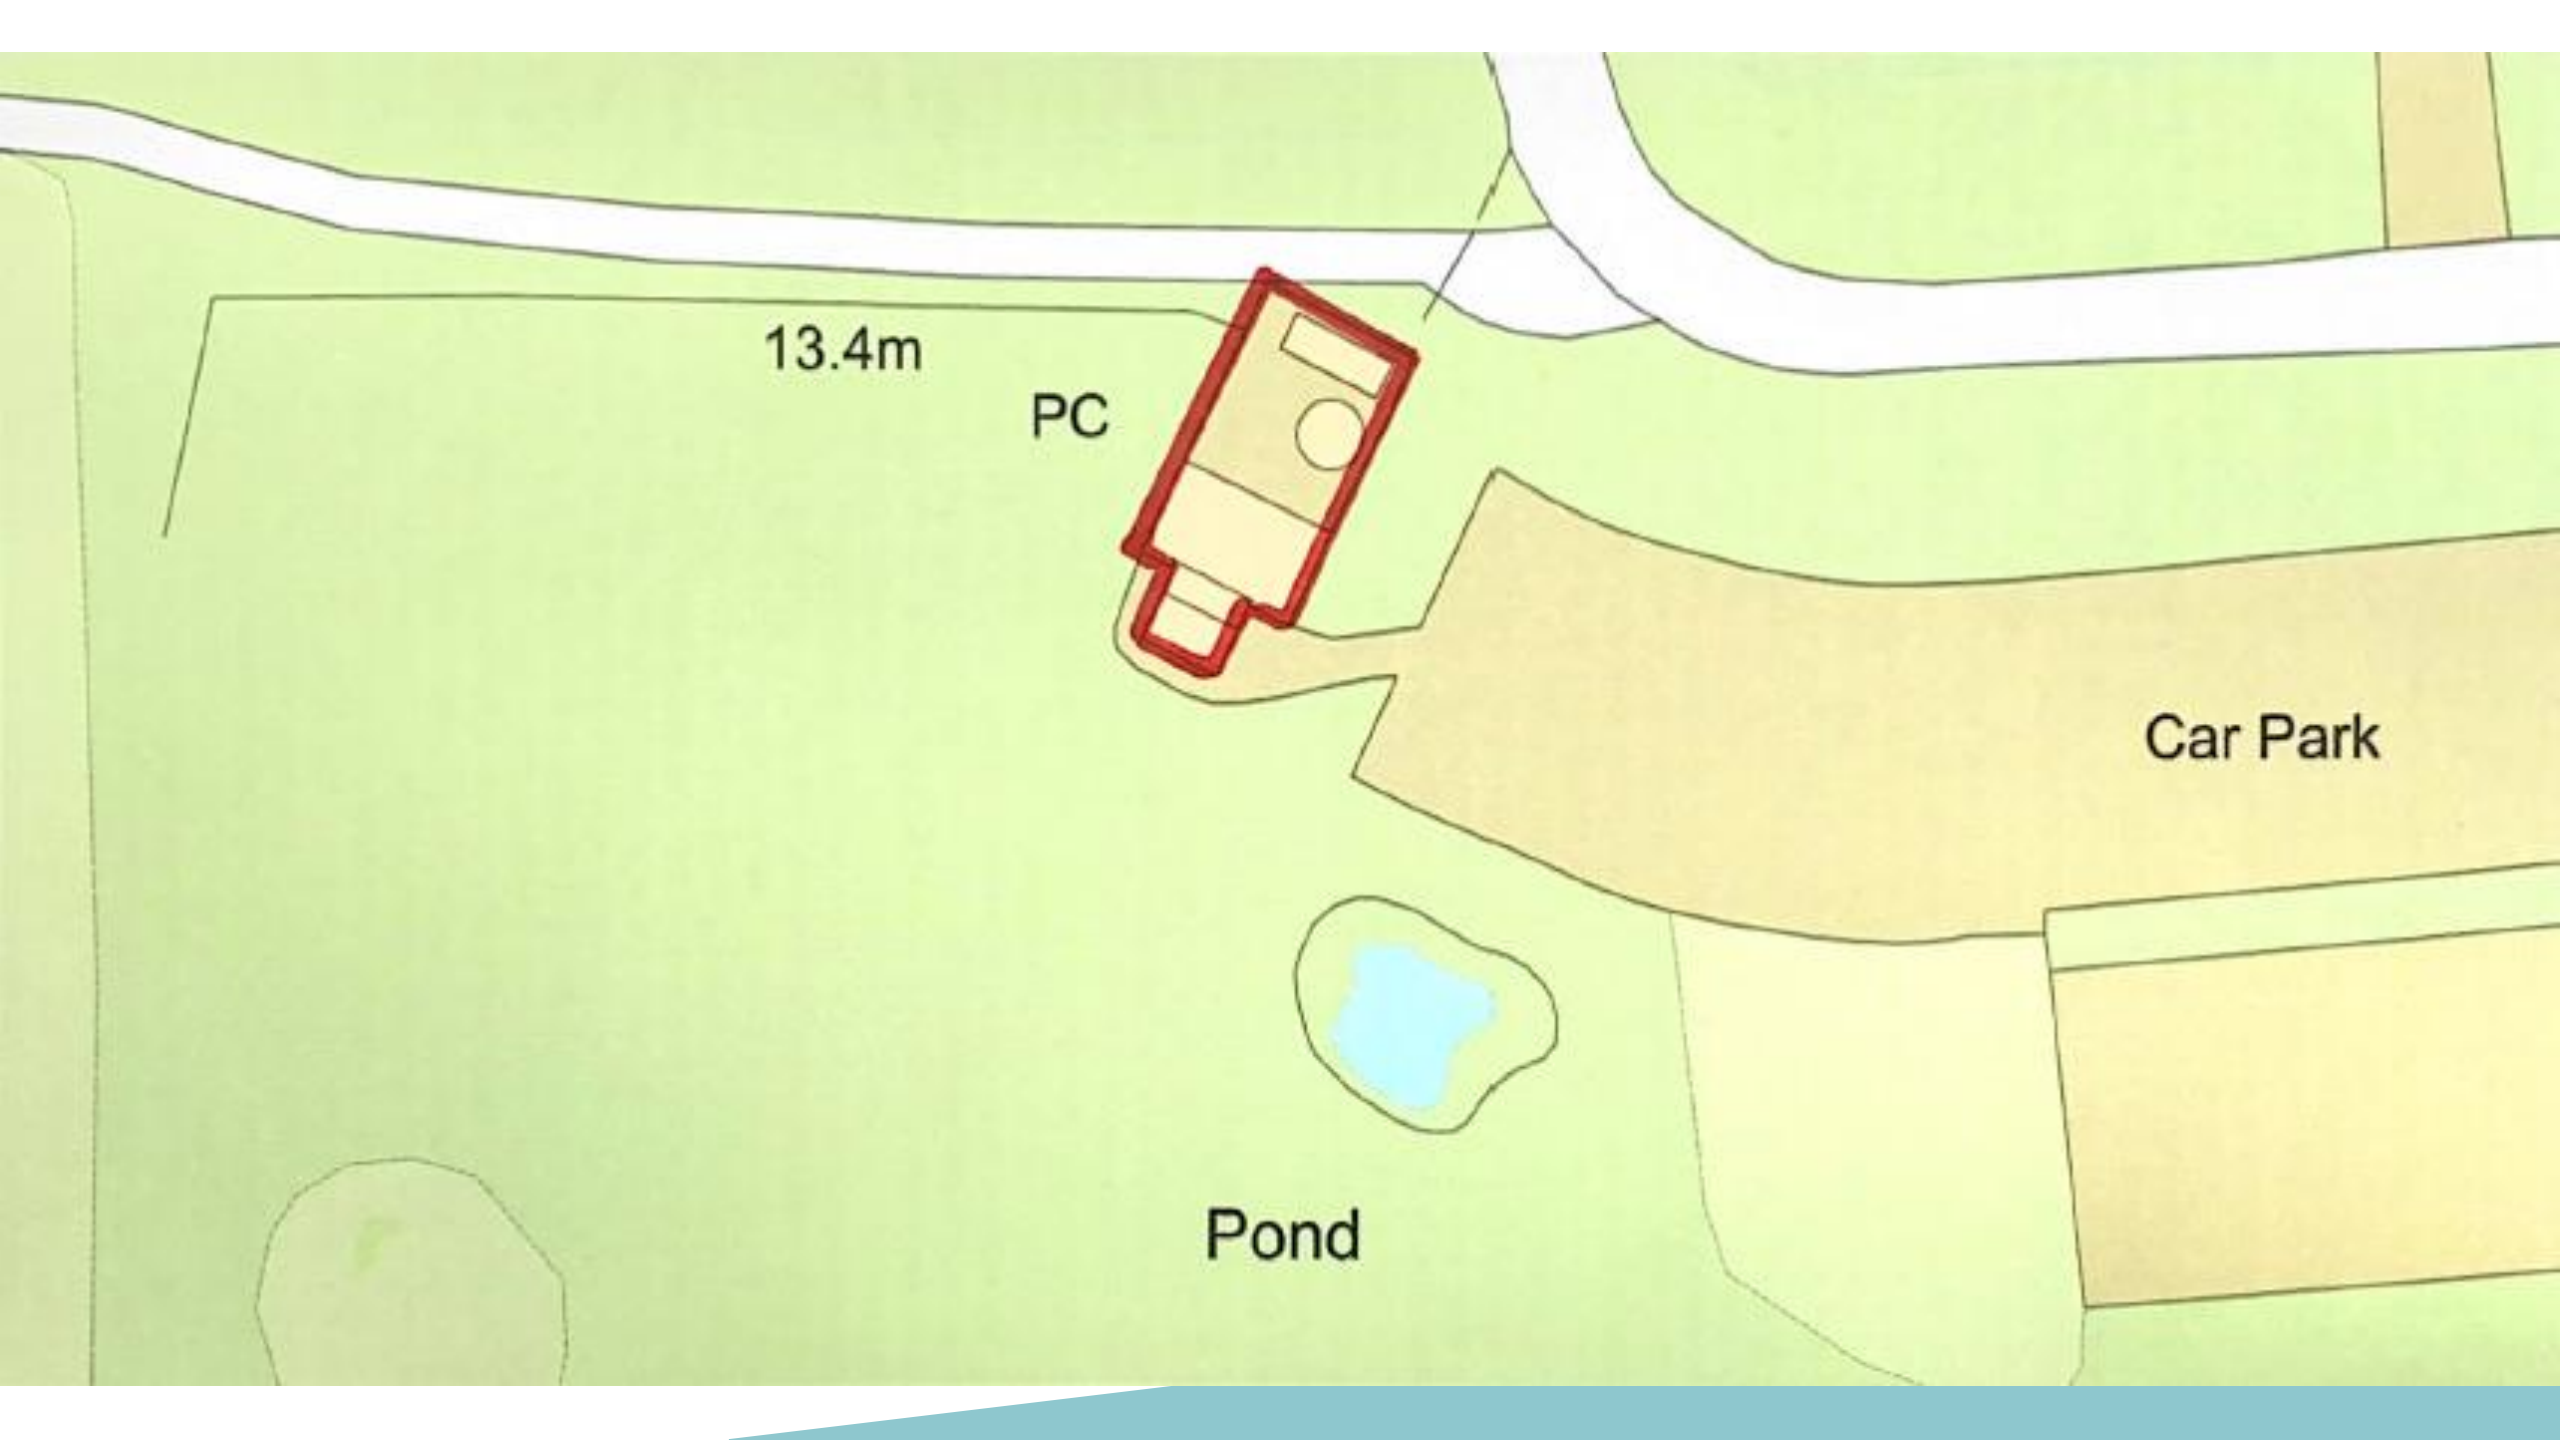

Item 11:

DC/21/3608/FUL

Change of use from kiosk for miniature golf to takeaway site for drinks /snacks. Installation of coffee machine, fridges, freezer, griddle, new windows and extractor fan.

Miniature Golf Course Kiosk, Dip Farm
Corton Road, Lowestoft, NR32 4PR

13.4m

PC

Car Park

Pond

Pleasurewood Hills Family Theme Park

Water Fun Factory

Sea Lion Show

Colman Brook Lodge

Pleasurewood Large Car Park

Cannonball Express

Coffee Rush

Corton Rd

Dip Farm Pitch & Putt
CLOSED

B1385

Stubbs Wood

Google