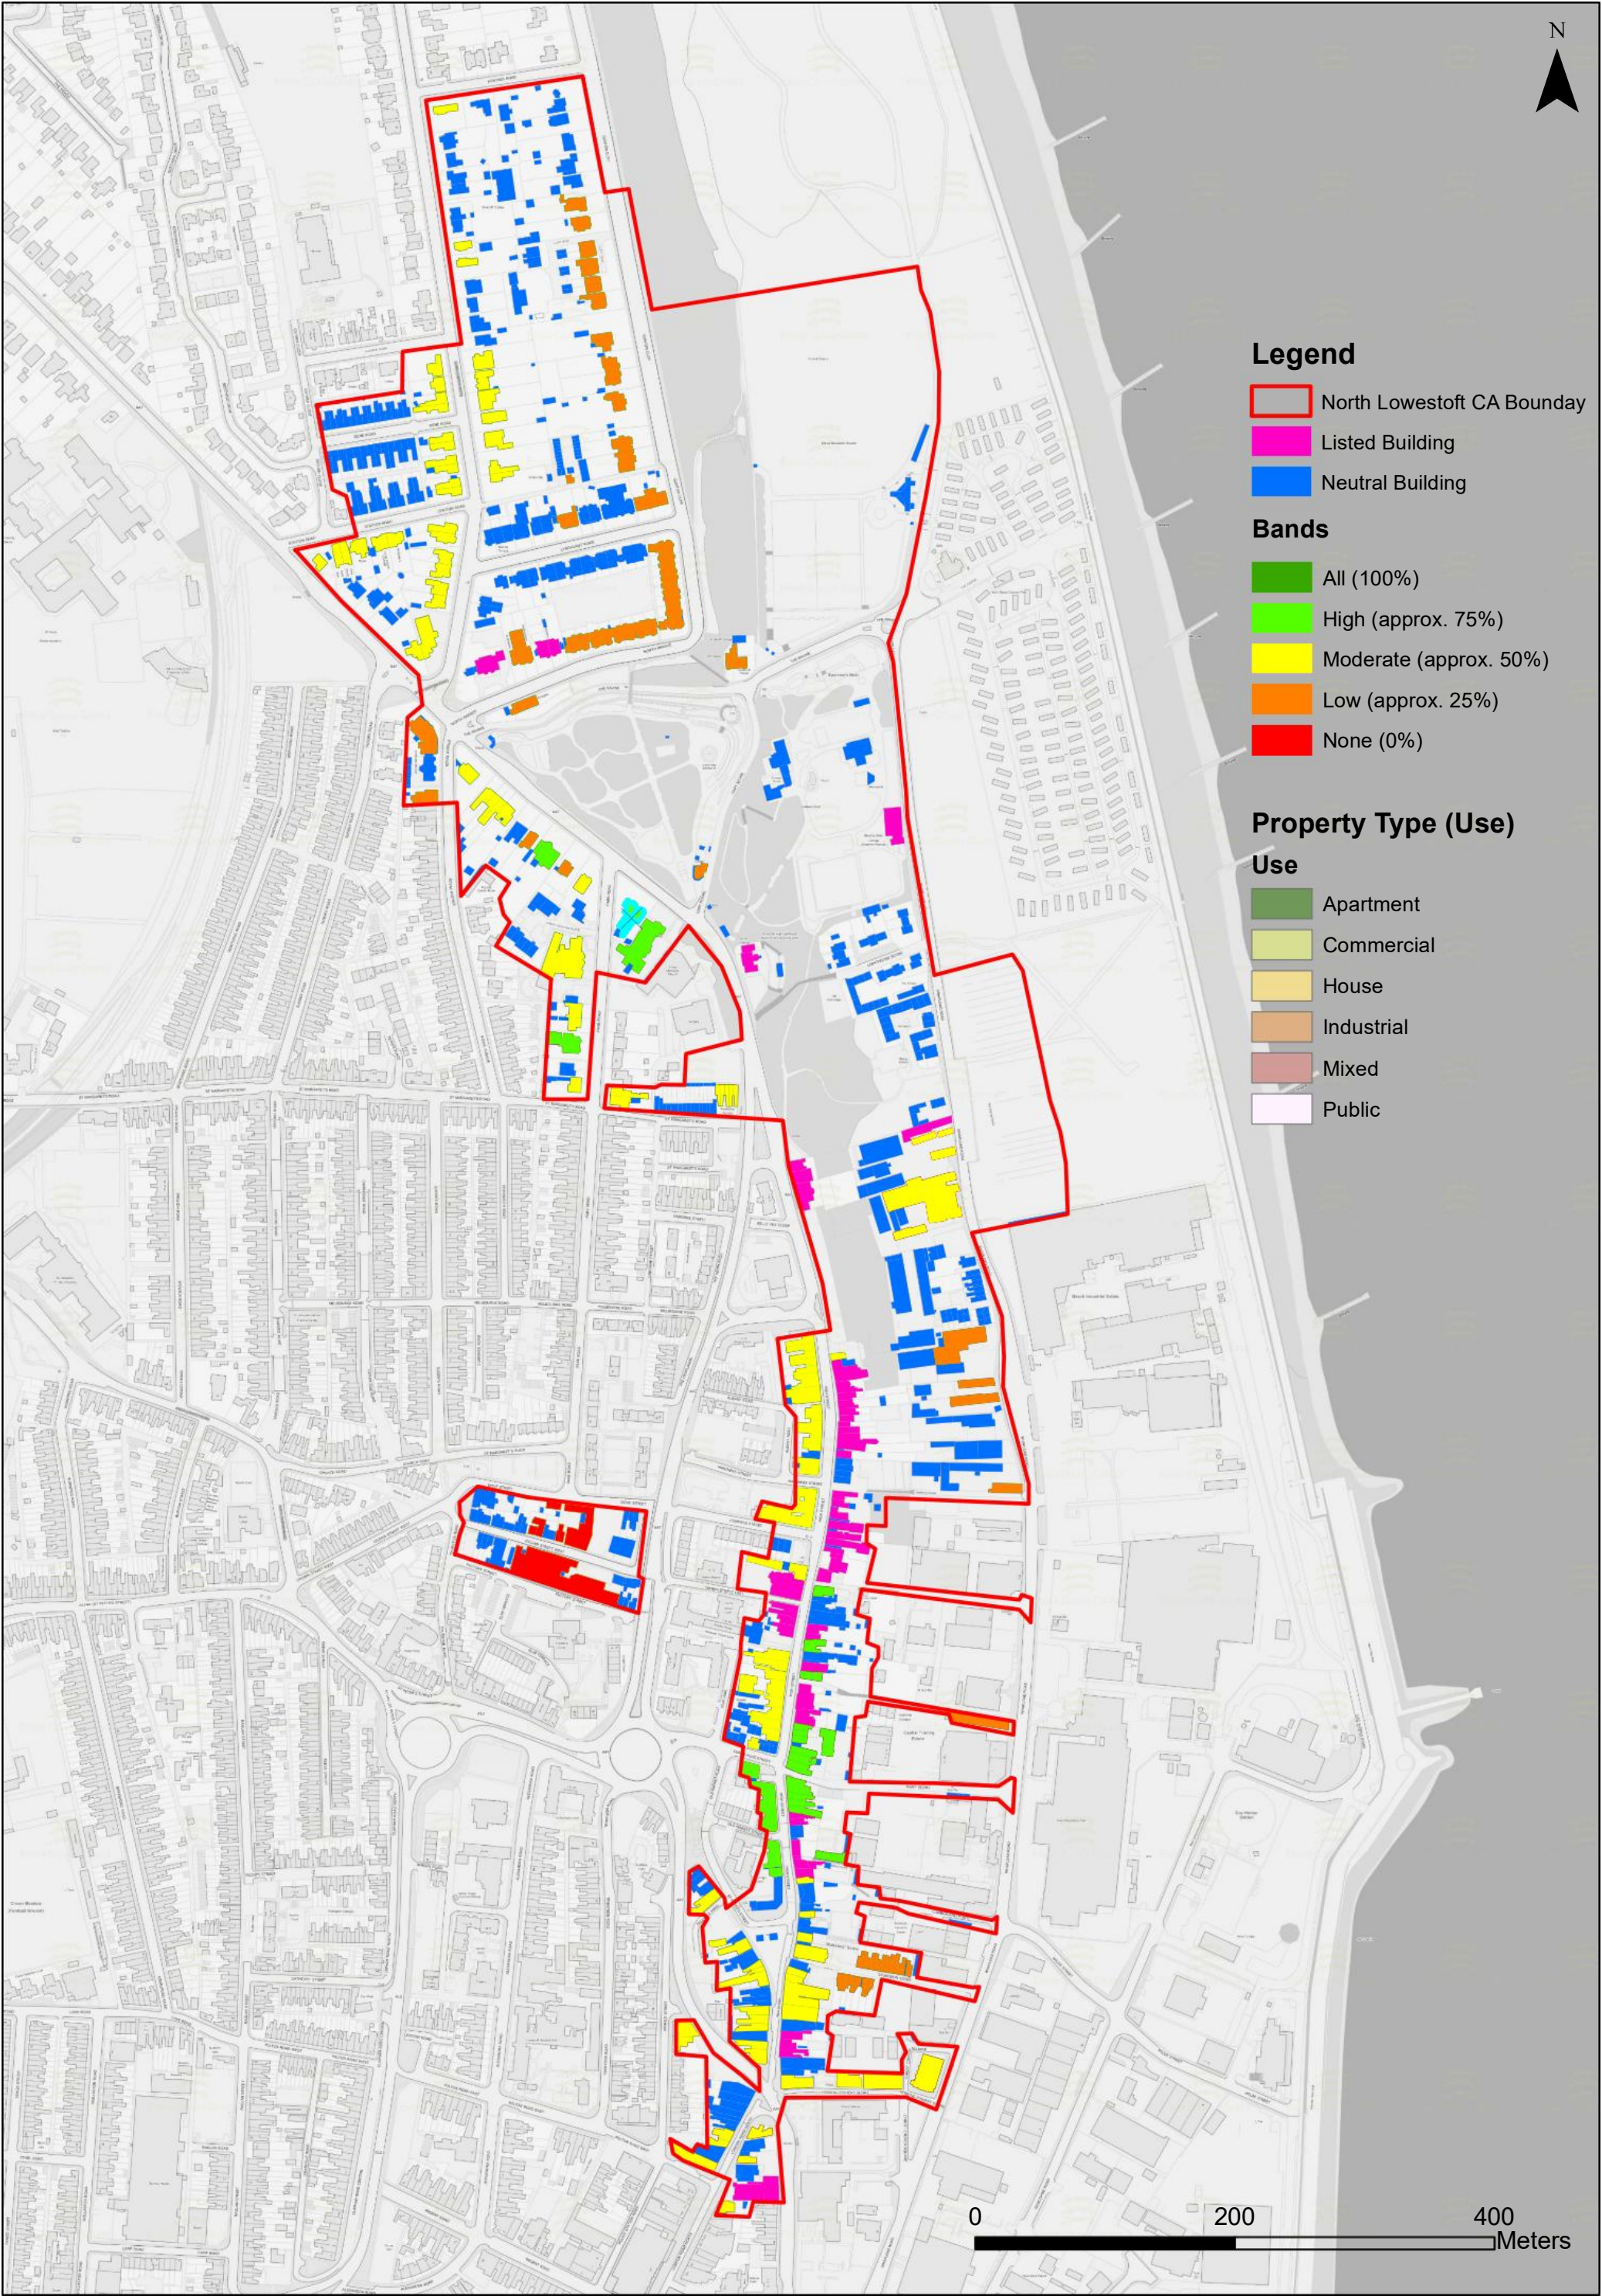

N

Legend

- North Lowestoft CA Boundary
- Listed Building
- Neutral Building

Bands

- All (100%)
- High (approx. 75%)
- Moderate (approx. 50%)
- Low (approx. 25%)
- None (0%)

Property Type (Use)

- Use**
- Apartment
 - Commercial
 - House
 - Industrial
 - Mixed
 - Public