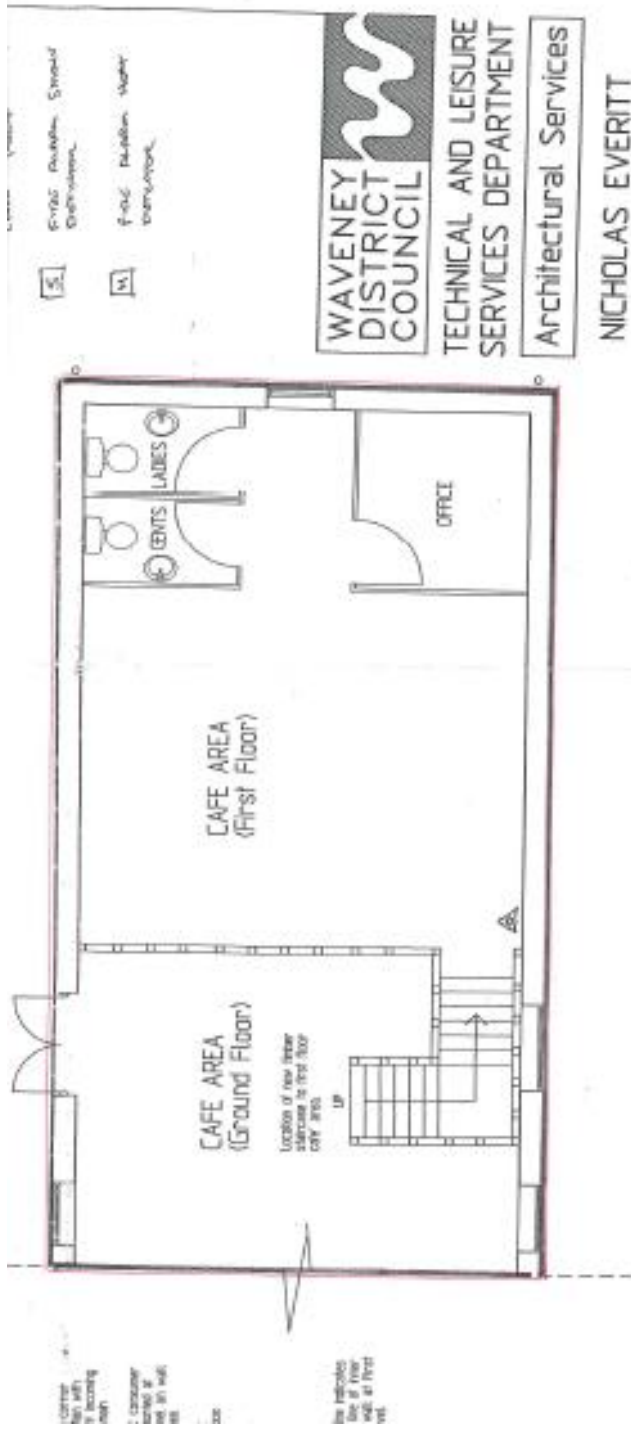

LICENSING ACT 2003 – ANNEX 4 – PLAN
 Everitt Park Cafe
 Nicholas Everitt Park, Oulton Broad

LICENSING ACT 2003 – ANNEX 4 – PLAN
 Everitt Park Cafe
 Nicholas Everitt Park, Oulton Broad

WAVENEY DISTRICT COUNCIL
 TECHNICAL AND LEISURE SERVICES DEPARTMENT
 Architectural Services

NICHOLAS EVERITT
 PARK - CAFE

SURVEY

Scale	150
date	05/95
drawn	P.G.
172-001	revision

DISTRICT TECHNICAL AND LEISURE SERVICES OFFICER T. Adkins C.Eng.
 Manners Street, Lowestoft, NR32 1JT
 telephone: 01502-562111

PART FIRST FLOOR PLAN 150
 (Showing cafe' area/toilets/office)

Checked: [Signature]
 Date: [Date]