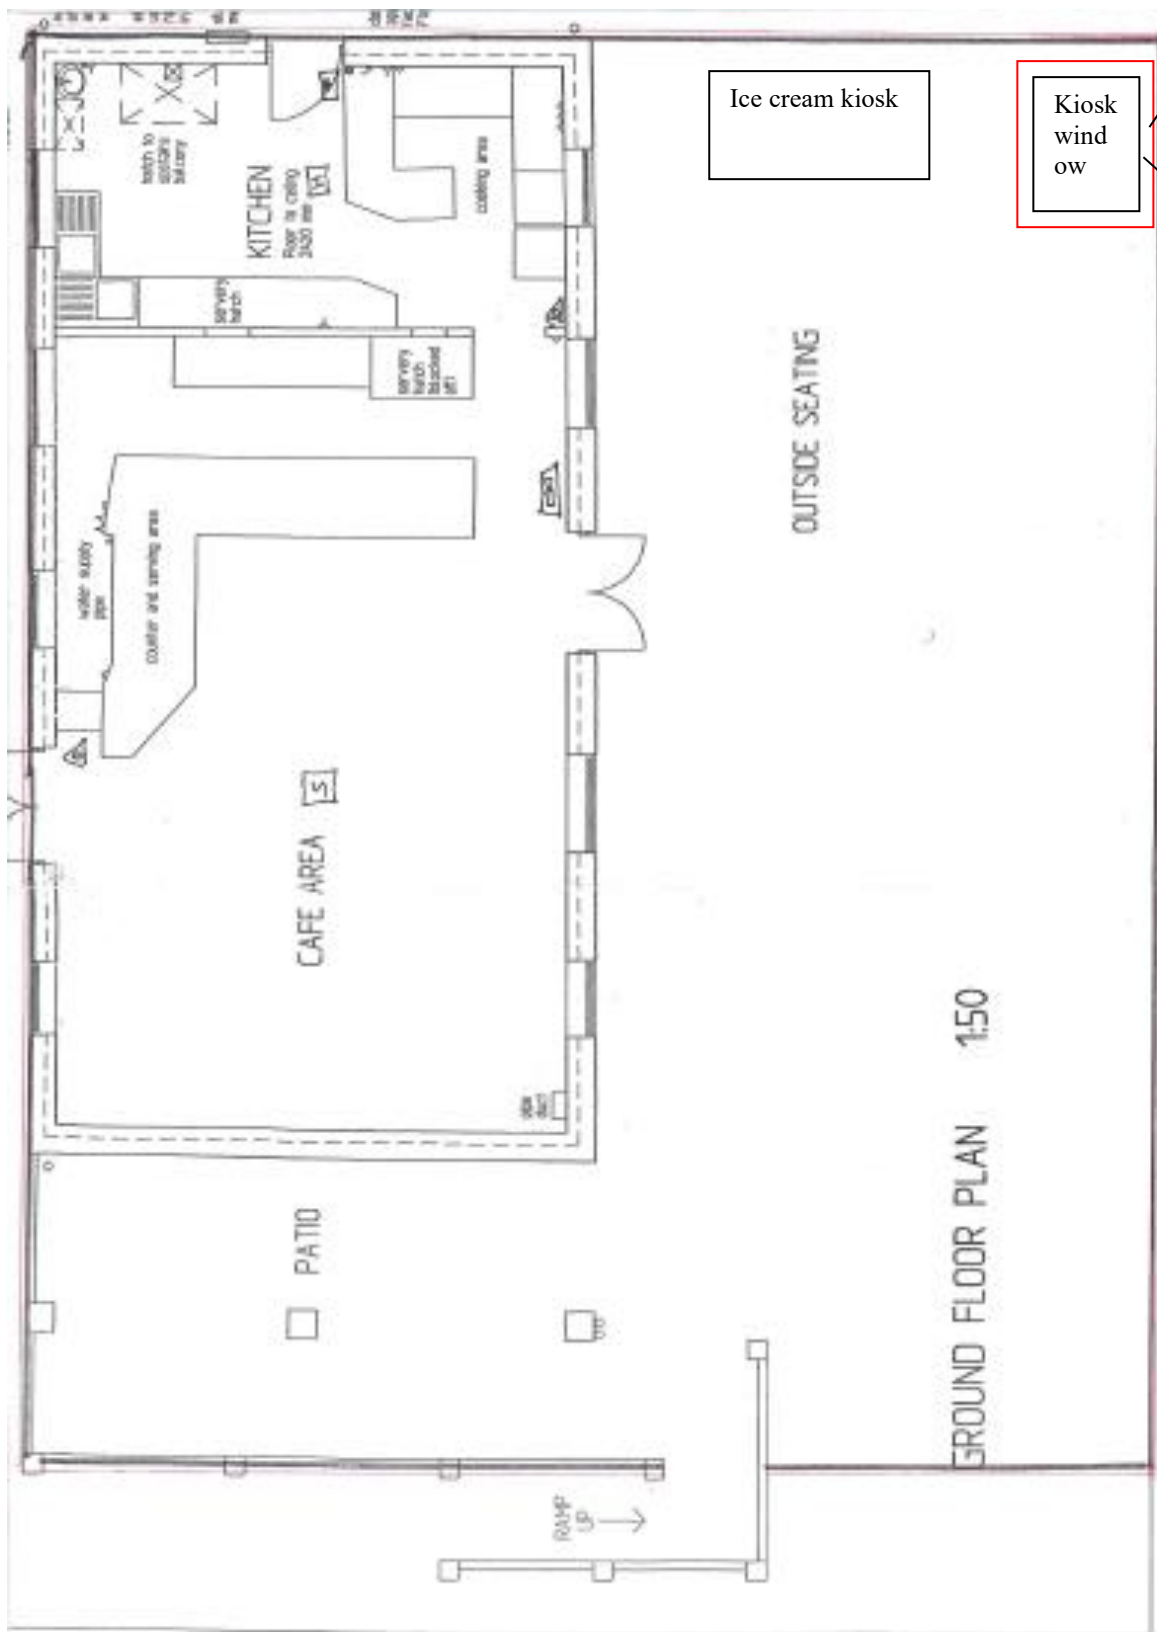

LICENSING ACT 2003 – ANNEX 4 – PLAN
Everitt Park Cafe
Nicholas Everitt Park, Oulton Broad