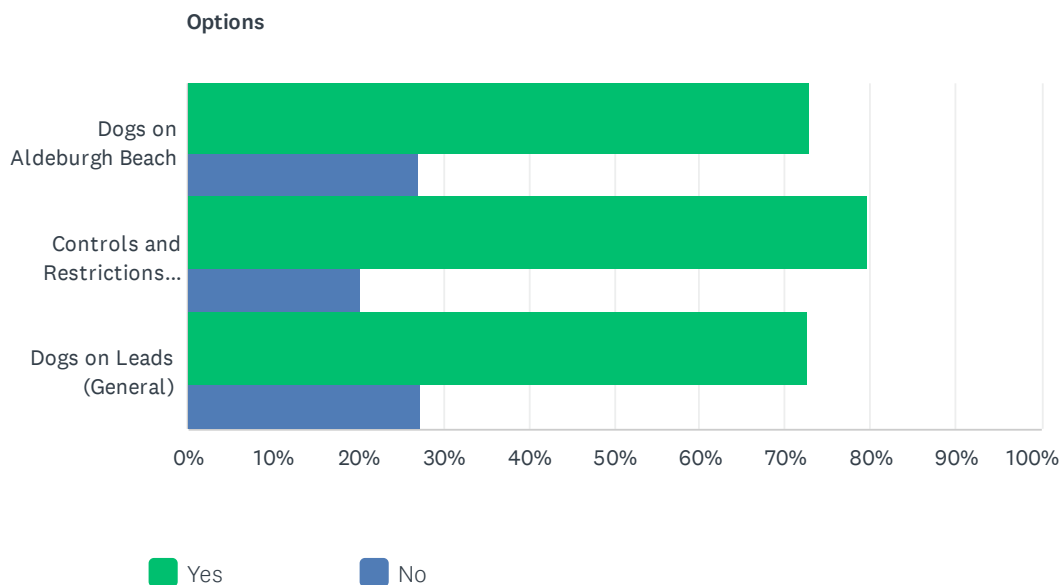

## Q4 Do you agree with the renewal of the PSPOs?

Answered: 96 Skipped: 2

ANSWER CHOICES	RESPONSES
Yes	82.29% 79
No	17.71% 17
Total Respondents: 96	

## Q5 Do you consider that the boundaries are correct for the pspos under review

Answered: 97 Skipped: 1

Options	YES	NO	TOTAL
Dogs on Aldeburgh Beach	72.84% 59	27.16% 22	81
Controls and Restrictions on Dogs (and other Activities) at Landguard Point	79.78% 71	20.22% 18	89
Dogs on Leads (General)	72.73% 64	27.27% 24	88