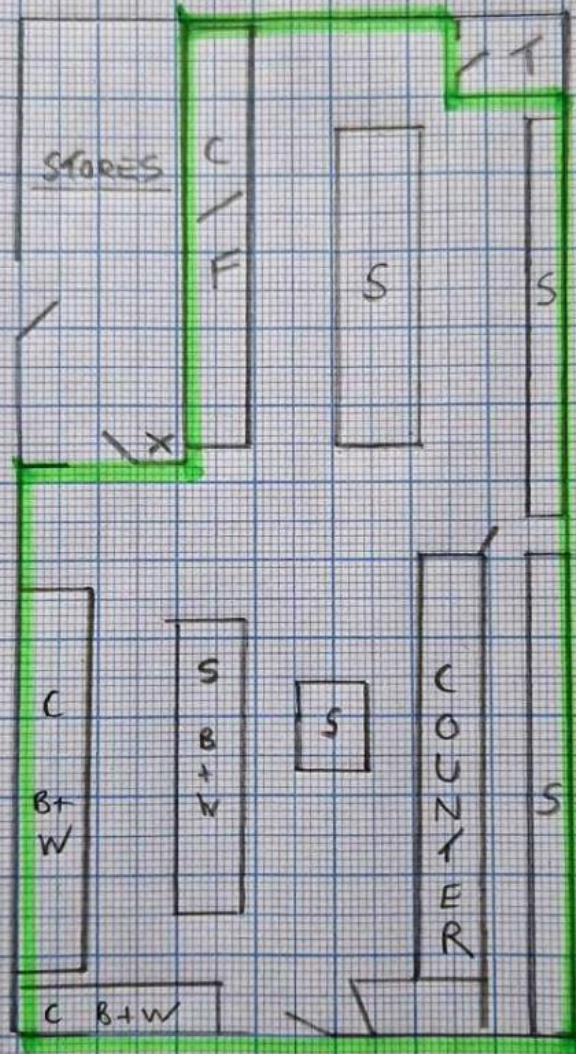

AUGUST 2023

27 MARKET PLACE
HALESWORTH
TPI9 8AT

ENTRANCE

KEY

- S - SHELVING
 - C - COOLER
 - F - FREEZER
 - T - TOILET
 - B+W - BEERS+WINES
 - X - FIRE EXTINGUISHER
 -  - LICENCE AREA
- SCALE 1:00